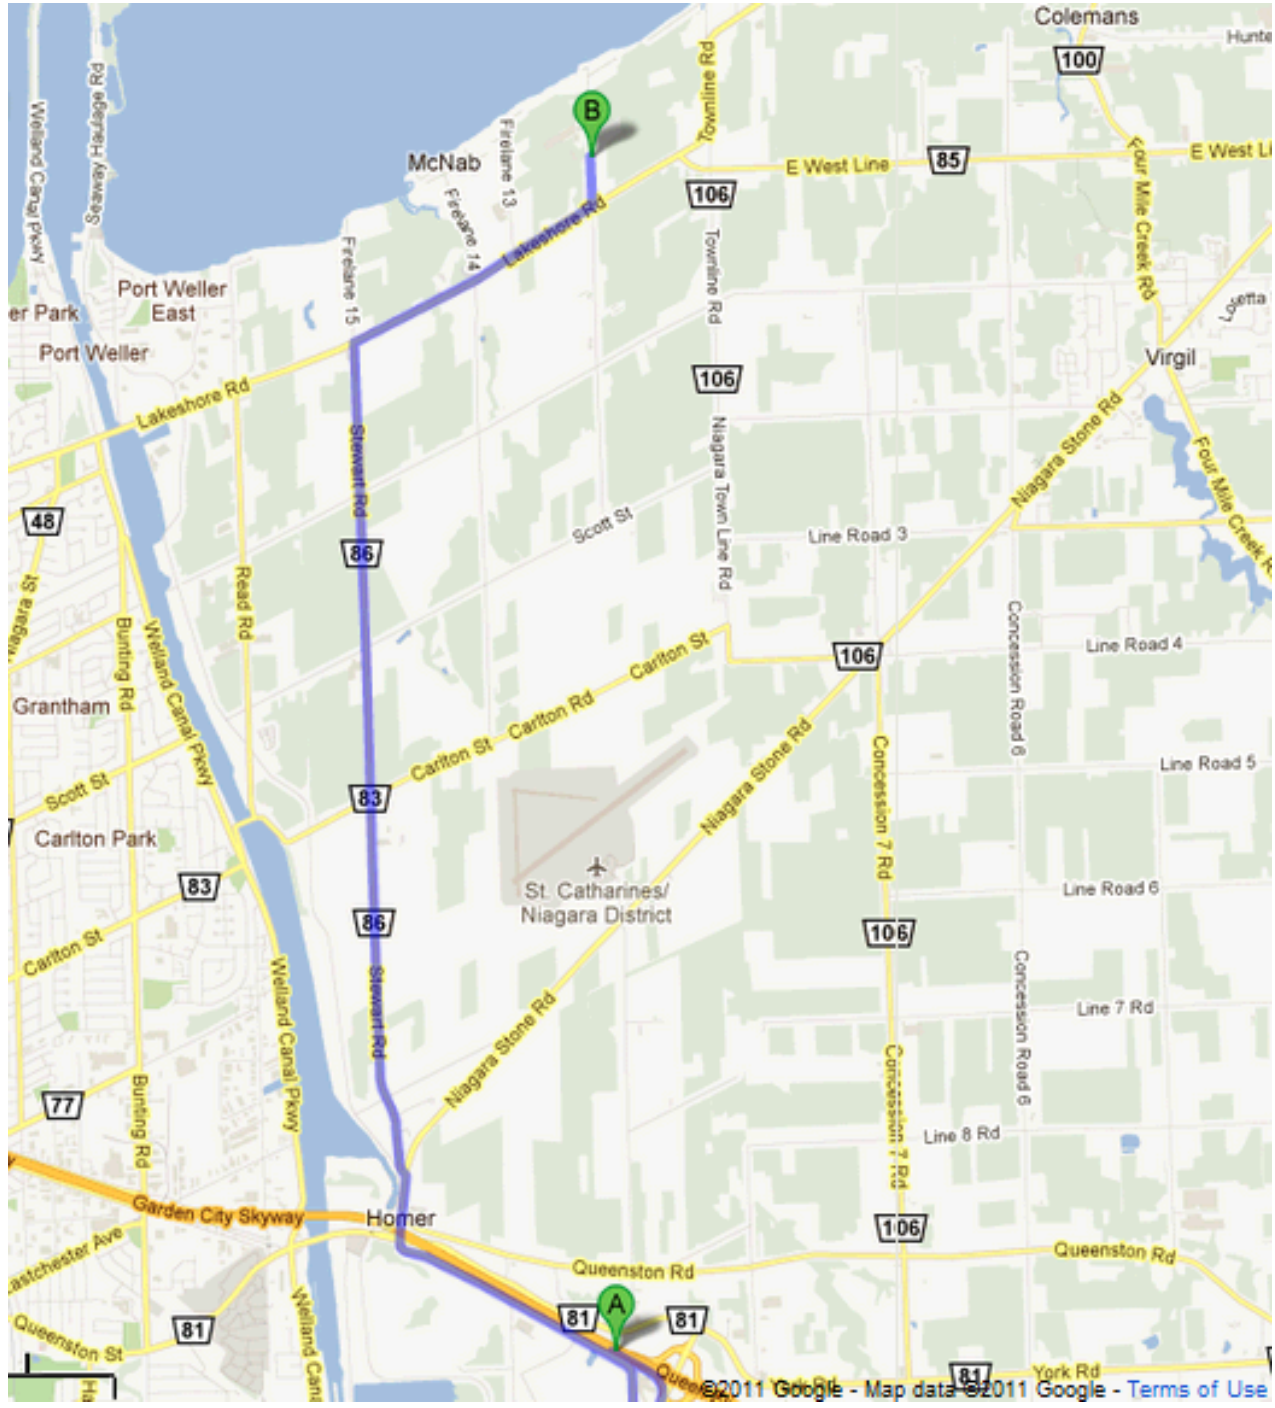

# DIRECTIONS TO MEYERS FARMS

1444 Irvine Rd. Niagara-on-the Lake, ON, CA L0S 1J0

QEW SOUTHBOUND--

AFTER CROSSING THE SKYWAY BRIDGE TAKE FIRST

EXIT AT GLENDALE AVENUE

MERGE ONTO GLENDALE AVENUE

AT THE FIRST SET OF LIGHTS

TURN RIGHT ONTO SOUTH SERVICE ROAD (TAYLOR  
ROAD)

CONTINUE THROUGH THE SET OF LIGHTS UNDER  
SKYWAY BRIDGE AND THEN

TURN LEFT ONTO STEWART ROAD. FOLLOW STEWART  
TO THE END THEN

TURN RIGHT ONTO LAKESHORE ROAD, AFTER 1.5 KM

TURN LEFT ONTO IRVINE RD. (FIRELANE 12)

WE ARE ON THE LEFT HAND SIDE OF ROAD

TAKE THE FIRST DRIVEWAY AND FOLLOW IT IN